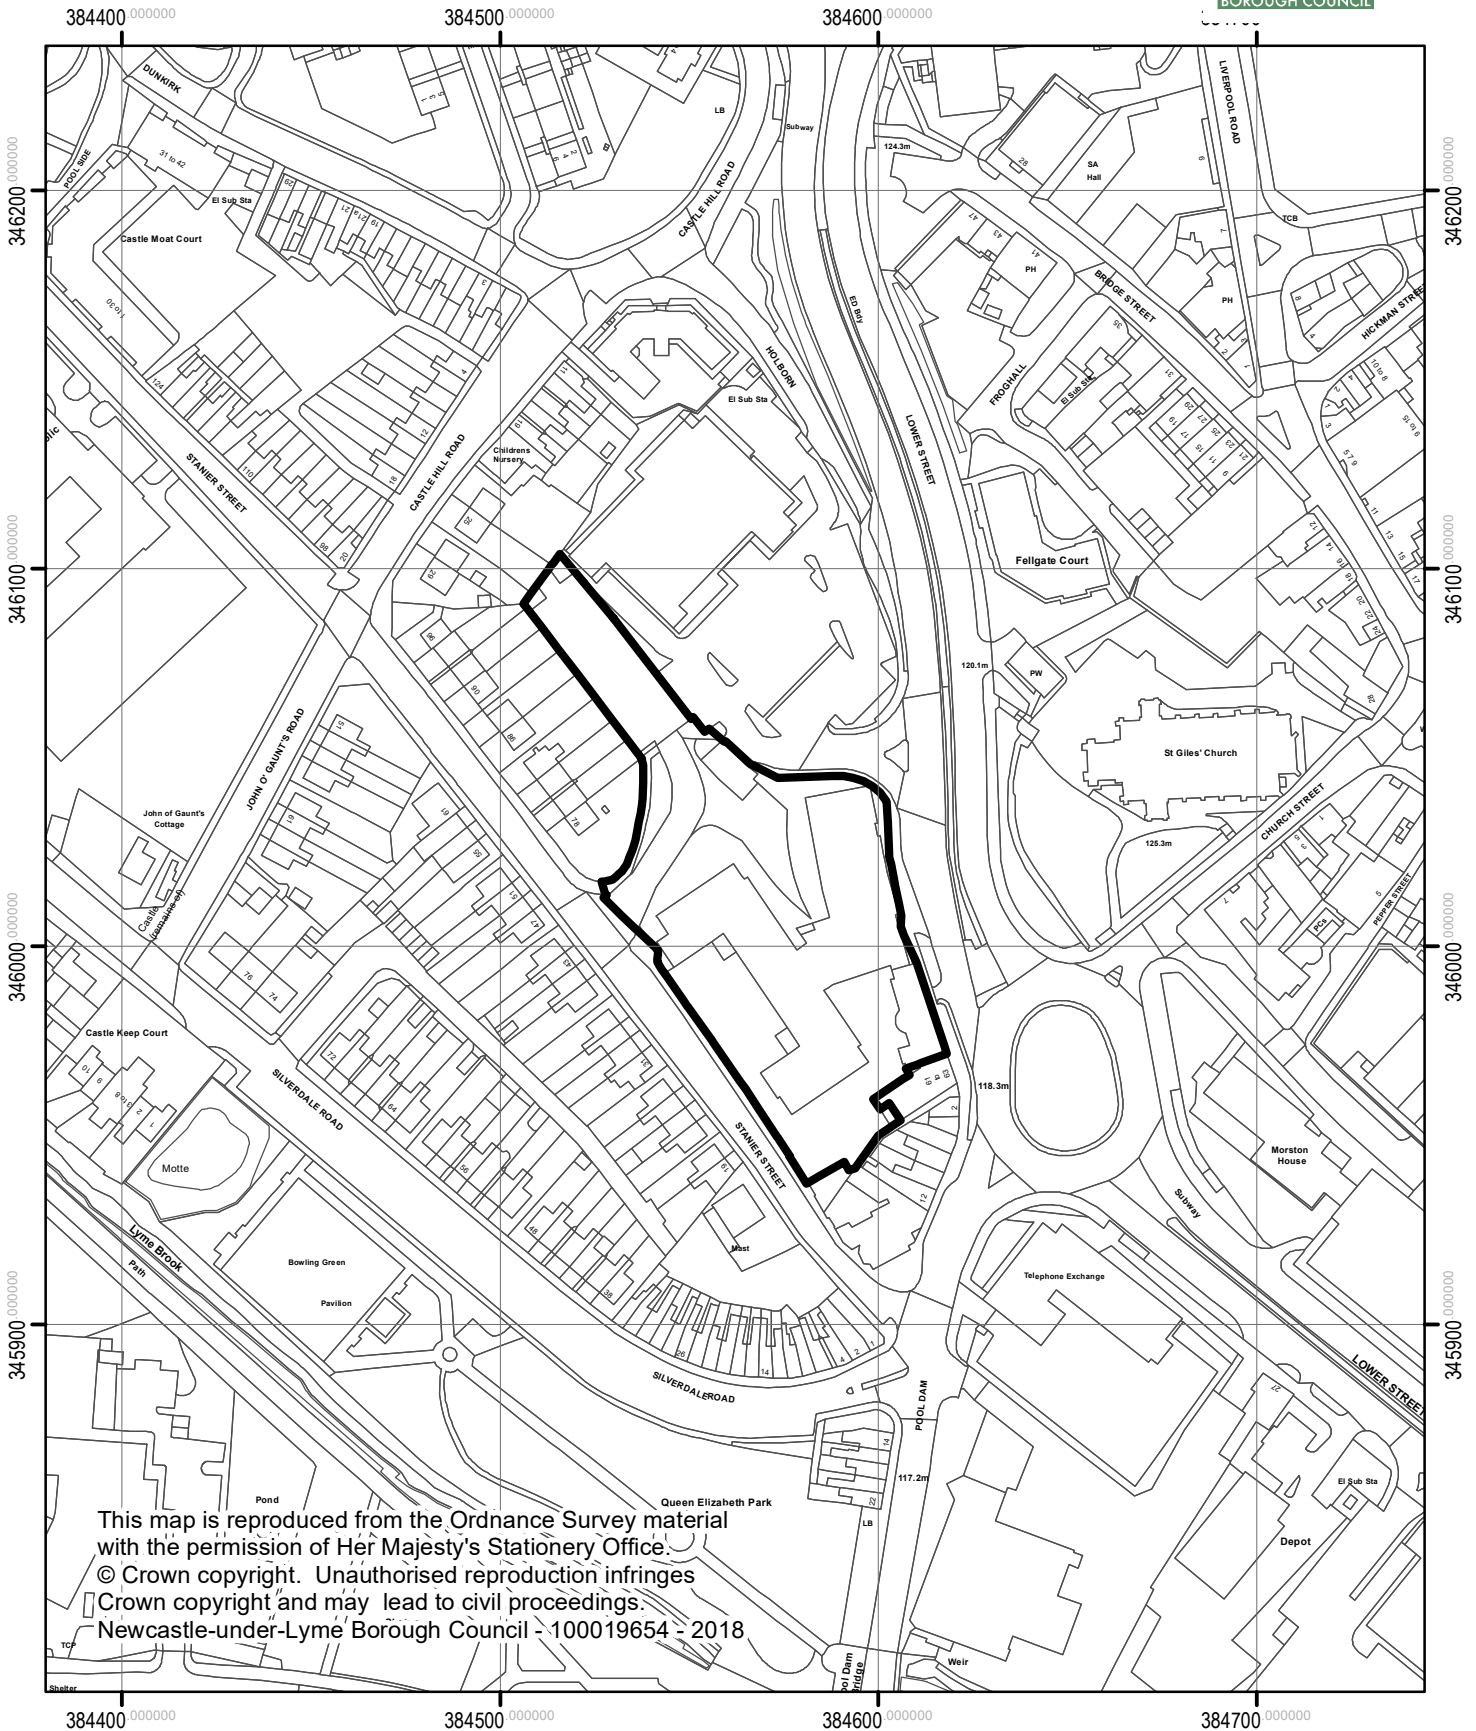

Former Maxims, Stanier Street
Newcastle-under-Lyme, ST5 5RS

This map is reproduced from the Ordnance Survey material with the permission of Her Majesty's Stationery Office.
© Crown copyright. Unauthorised reproduction infringes Crown copyright and may lead to civil proceedings.
Newcastle-under-Lyme Borough Council - 100019654 - 2018